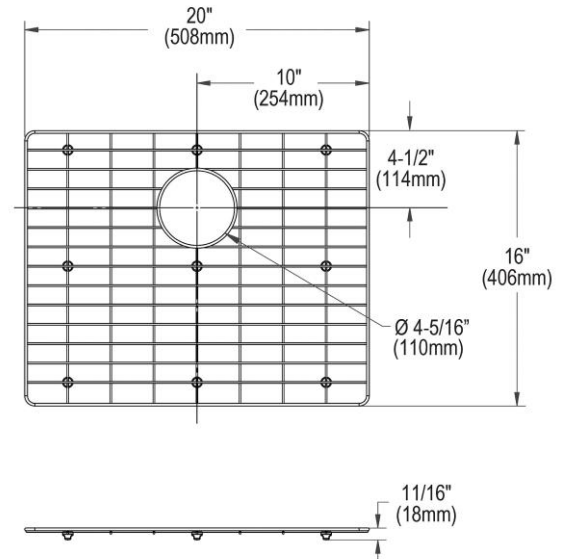

PART: _____ QTY: _____

PROJECT: _____

CONTACT: _____

DATE: _____

NOTES: _____

APPROVAL: _____

In keeping with our policy of continuing product improvement, Elkay reserves the right to change product specifications without notice. Please visit elkay.com for the most current version of Elkay product specification sheets. This specification describes an Elkay product with design, quality, and functional benefits to the user. When making a comparison of other producers' offerings, be certain these features are not overlooked.